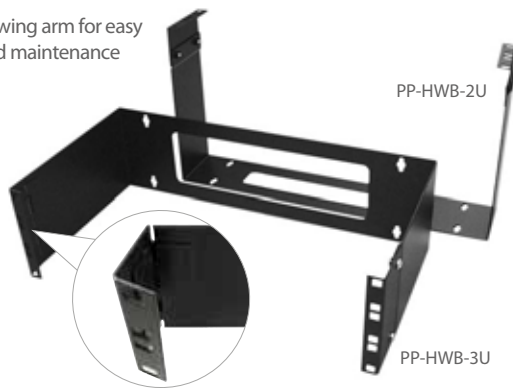

## 19" Hinged Wall Brackets

MODEL CODE	DEPTH	TYPE
PP-HWB100-2U	100mm	2RU
PP-HWB100-3U	100mm	3RU
PP-HWB100-4U	100mm	4RU
PP-HWB100-LID	100mm	Top Shelf/Lid
PP-HWB200-2U	200mm	2RU
PP-HWB200-4U	200mm	4RU
PP-HWB200-6U	200mm	6RU
PP-HWB200-LID	200mm	Top Shelf/Lid
PP-HWB-2U	300mm	2RU
PP-HWB-3U	300mm	3RU
PP-HWB-4U	300mm	4RU
PP-HWB-6U	300mm	6RU
PP-HWB-LID	300mm	Top Shelf/Lid

## FEATURES

- Incorporates swing arm for easy installation and maintenance
- Black colour

## Vertical Wall Mount

MODEL CODE	SIZE (HxDxW)
<b>NEW</b> PP-VWB-2U	153 x 2U x 19"
<b>NEW</b> PP-VWB-3U	153 x 3U x 19"
<b>NEW</b> PP-VWB-4U	153 x 4U x 19"

Vertical wall mount bracket.

## FEATURES

- Front glass door
- Turning angle of front door is over 180°
- Wall mounting installation, bracket included
- Cable entry on both top cover and bottom panel
- Supplied in flat pack
- Material: SPCC Cold Rolled Steel
- Mounting profile thickness: 1.5mm, others: 0.8mm
- Surface finish: powder coated, Gloss black colour