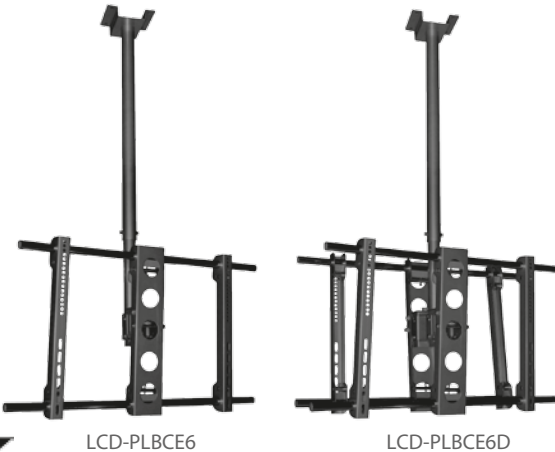

23" - 42" Ultra Slim Articulating Wall Bracket

MODEL CODE TV TO WALL

LCD-LPA16-444X 34 - 268mm

FEATURES

- 23" - 42" full motion LCD/plasma wall mount bracket
- Tilt: $\pm 15^\circ$, Swivel: 90° , Rotate: $\pm 5^\circ$
- Max. VESA: 400x400
- Load capacity: 25kgs

17" - 37" LCD/Plasma Ceiling Mount Bracket

MODEL CODE TV TO CEILING

NEW LCD-504A 500 - 850mm

FEATURES

- 17" - 37" LCD/Plasma Ceiling Mount Bracket
- Tilt: $\pm 20^\circ$, Swivel: 180°
- Max. VESA: 200x200
- Load capacity: 30kgs

37" - 63" LCD/Plasma Ceiling Mount Bracket

MODEL CODE TV TO CEILING TYPE

LCD-PLBCE6 1050 - 1620mm Single Screen
LCD-PLBCE6D 1050 - 1620mm Dual Screen

FEATURES

- 37"-63" LCD/plasma ceiling mount bracket
- Tilt: $\pm 15^\circ$, Swivel: 360°
- Max. hole pattern: 810x480mm (WxH)
- Universal mounting pattern
- Max. VESA: 800 x 400
- Load capacity: 75kgs

32" - 55" LCD/Plasma Ceiling Mount Bracket

MODEL CODE TV TO CEILING

NEW LCD-PLBCE324 1050-1560mm

FEATURES

- 37" - 63" dual LCD/plasma ceiling mount bracket
- Tilt: $\pm 15^\circ$, Swivel: 360°
- Max. hole pattern: 440x230 (WxH)
- Universal mounting pattern
- Max. VESA: 400x200
- Load capacity: 50kgs