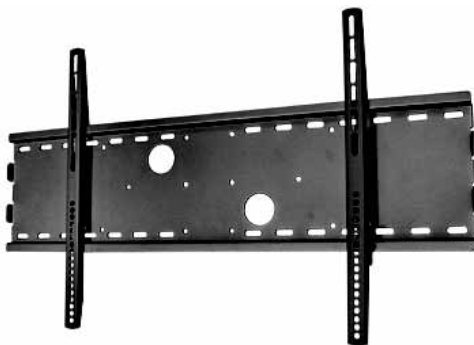

32" - 60" Anti-Theft Wall Mount Bracket

MODEL CODE	TV TO WALL
LCD-LP22-46F	26mm

FEATURES

- 32"-60" flat panel TVs
- Anti-theft design (requires small padlock)
- Fit mounting patterns up to 600x400mm;
- Max. VESA: 600x400
- Load capacity: 45kgs

23" - 42" LCD/Plasma Wall Mount Bracket

MODEL CODE	TV TO WALL
LCD-PLB40	19mm

FEATURES

- 23" - 37" LCD/plasma fixed wall mount bracket
- Universal mounting pattern
- Max. VESA: 400x200
- Load capacity: 75kgs

32" - 60" LCD/Plasma Wall Mount Bracket

MODEL CODE	TV TO WALL
LCD-PLB13	32mm

FEATURES

- 32" - 60" LCD/plasma fixed wall mount bracket
- Universal mounting pattern
- Max. VESA: 600x400
- Load capacity: 75kgs

42" - 70" LCD/Plasma Wall Mount Bracket

MODEL CODE	TV TO WALL
LCD-PLB41L	19mm

FEATURES

- 42" - 70" LCD/plasma fixed wall bracket with lock system
- Max. hole pattern: 815 x 610mm (WxH)
- Universal mounting pattern
- Max. VESA: 800x600
- Load capacity: 75kgs