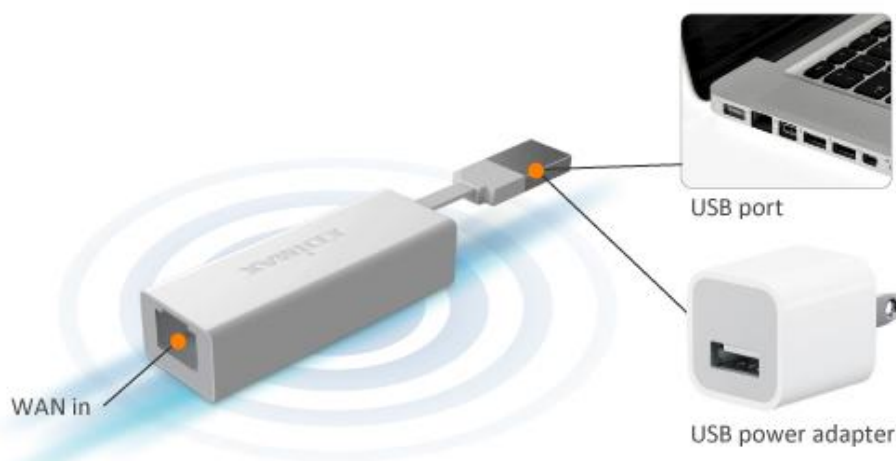

Miniature, space-saving, stylish

Compact size and multiple features for every modern traveler and businessman.

*Access Keeper works for PPPoE, Static IP, and WISP, remembering usernames and passwords for both wired and wireless networks. Up to 10 sets of settings can be stored at once.