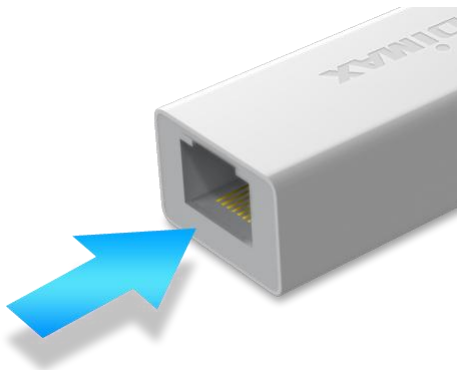

N150 Wireless Personal Hotspot & Travel Router

Adds Ethernet Connectivity to Devices

Allows wireless devices to go online even when only Ethernet Internet is available