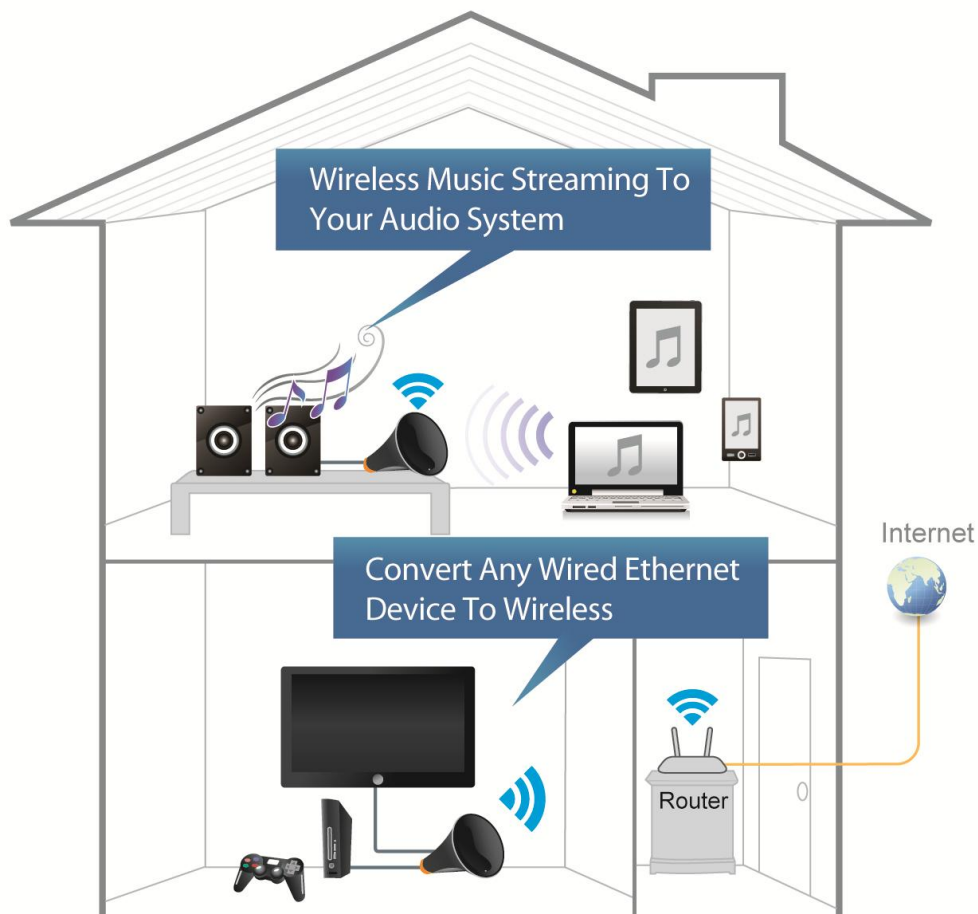

Support for two devices

Equipped with 2 LAN ports to provide Wi-Fi connectivity for two devices simultaneously. Connect smart TVs, Blu-ray/DVD players, DVRs, PCs, set-top boxes, game consoles or any Ethernet-cable device to your Wi-Fi network. Say goodbye to unsightly, inconvenient cables and enjoy HD video & high-quality digital audio streaming in style.

Energy saving power on/off switch

Switch off the Wi-Fi bridge when it's not in use and contribute to a greener environment.

Gigabit Ethernet port

The CV-7438nDM is equipped with a super-fast Gigabit Ethernet port (1000Mbps) to connect to Gigabit devices for the fastest possible wired transfer speeds.

CV-7438nDM

Application Diagram

Bridges Wired Internet Devices

The Wi-Fi bridge offers a wireless connection to wired devices, allowing even Ethernet-only devices to go online wirelessly.

Suitable for Home Theatres

The CV-7438nDM connects to a home theatre system via a standard 3.5mm audio jack – stream music wirelessly from your smartphone, tablet or PC to your home entertainment/speaker system.

N600 Universal Dual-Band Wi-Fi Bridge for Smart TV, Blu-ray, Gaming & Music Streaming