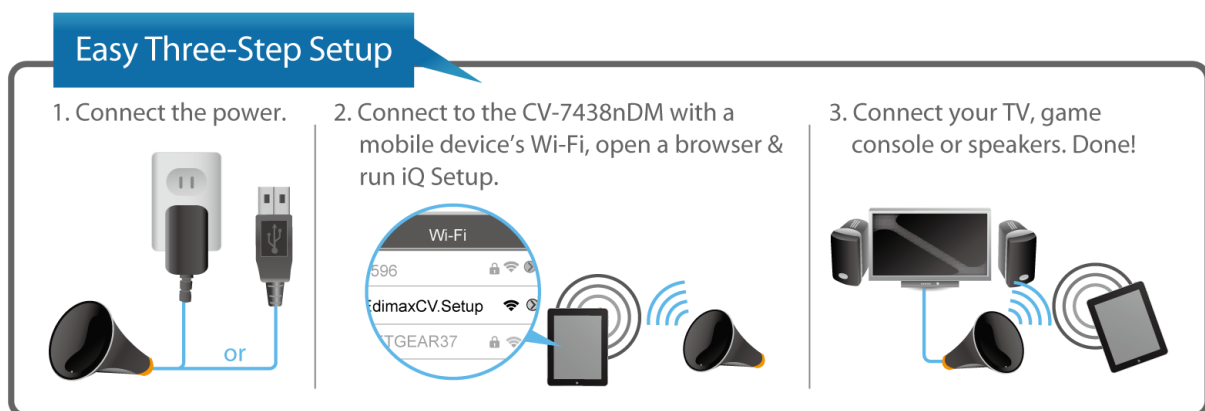

Support for two devices

Equipped with 2 LAN ports to provide Wi-Fi connectivity for two devices simultaneously. Connect smart TVs, Blu-ray/DVD players, DVRs, PCs, set-top boxes, game consoles or any Ethernet-cable device to your Wi-Fi network. Say goodbye to unsightly, inconvenient cables and enjoy HD video & high-quality digital audio streaming in style.

Wireless music streaming to your audio system

Features a standard 3.5mm audio jack to connect to your speakers or home theater system - listen to your iPhone®, iPad® or iTunes® music library wirelessly from your living room or any audio system around your home.

WPS hardware button

A built-in Wi-Fi Protected Setup (WPS) button allows for easy integration into existing home wireless network environments. Simply press the WPS button on both the CV-7428nDM and your home wireless router to establish a quick, easy and secure wireless connection.

Smart iQ Setup

Setup couldn't be easier with our user-friendly, browser-based iQ Setup. iQ Setup can run from any browser on a smartphone, tablet or computer and ensures a smart, automated process to get your Wi-Fi bridge running efficiently. Simply select the 2.4GHz or 5GHz network you want to connect to and follow the on-screen instructions to complete setup with a few easy clicks.

Energy saving power on/off switch

Switch off the Wi-Fi bridge when it's not in use and contribute to a greener environment.

Gigabit Ethernet port

The CV-7438nDM is equipped with a super-fast Gigabit Ethernet port (1000Mbps) to connect to Gigabit devices for the fastest possible wired transfer speeds.

WPA/WPA2 advanced wireless encryption

Supports various wireless encryptions protocols, including WEP 64/128 bit, WPA and WPA2.