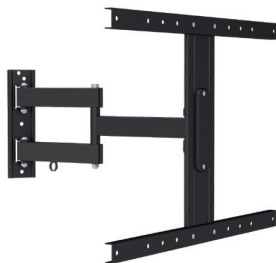

### FEATURES

- 32"-60" flat panel TVs
  - Fit mounting patterns up to 696x400 mm;
  - Max. VESA: 600x400
1. Lateral shift brackets enable easy alignment
  2. Easily pulled out for easy installation and application
  3. Simple connector allows easy assembly or multi wall mounts
  4. Built-in screen level adjustment
  5. Soft pads protect displays and walls
  6. Anti-theft design (requires small padlock)

## 32" - 60" Economy Wall Mount Bracket

MODEL CODE TV TO WALL

**NEW** LCD-PLB35L 39-455mm

### FEATURES

- 32"-60" flat panel TVs
- -12° ~+12° tilt; 180° swivel; -3°~+3° level adjustment
- Max. VESA: 600x400

**Brateck**  
BRACKET TECHNOLOGY

### FEATURES

- 37"-63" LED, LCD, PDP TV's
- +/- 15° tilt
- Universal mounting pattern
- Max. hole pattern: 410mm x 800mm (WxH)
- Max. VESA: 400x800

**Brateck**  
BRACKET TECHNOLOGY